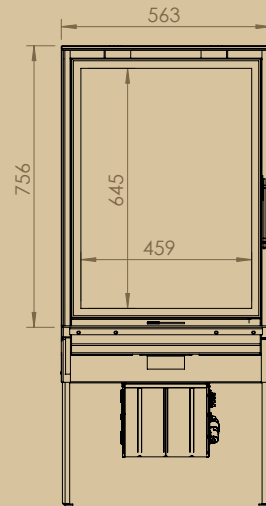

LOFT 56-75

Loft - Ecological combustion - Sealed device

	Réf	Ventil.	kW	
Loft 56/75 - new look door - vermiculite - 56x75x50	LF56/75	without	9	A+

Real view of fire - L 459 mm - H 645 mm

Option

Kit ventilation with speed controller and astat

Kit ventilation with speed controller and astat

Speed controller with remote control

Speed controller with thermostat

Interior vermiculite painted black

2 small tubes of hot air Ø 150 mm

Stop air (only in combination with hot air tubes)

Finishing frame in 1 piece

4-sided frame- 40 mm flat 3 mm

Included

New look door - manual combustion air regulation - external air intake Ø 100 mm - double baffle (vermiculite + inox one of wich is adjustable in depth) - without ventilation - interior vermiculite - 4 adjustable feet - stainless steel Ø 180 mm nozzle for smoke outlet colour antracite - WITH FINISHING FRAME ÉTIRÉ 4 MM WELDED ON THE DEVICE