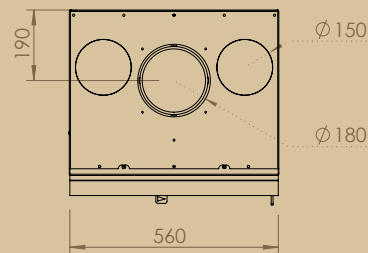

LOFT 56-75

Loft - Ecological combustion - Sealed device

	Réf	Ventil.	kW	
Loft 56/75 - new look door - vermiculite - 56x75x50	LF56/75	without	9	A+

Real view of fire - L 459 mm - H 645 mm

Option

Kit ventilation with speed controller and astat

Kit ventilation with speed controller and astat

Speed controller with remote control

Speed controller with thermostat

Interior vermiculite painted black

2 small tubes of hot air Ø 150 mm

Stop air (only in combination with hot air tubes)

Finishing frame in 1 piece

4-sided frame- 40 mm flat 3 mm

Included

New look door - manual combustion air regulation - external air intake Ø 100 mm - double baffle (vermiculite + inox one of wich is adjustable in depth) - without ventilation - interior vermiculite - 4 adjustable feet - stainless steel Ø 180 mm nozzle for smoke outlet colour antracite - WITH FINISHING FRAME ÉTIRÉ 4 MM WELDED ON THE DEVICE