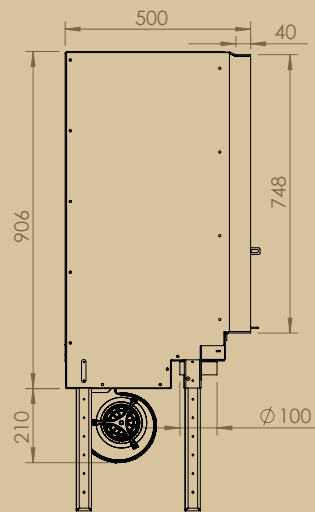

LOFT 56-75

Loft - Ecological combustion - Sealed device

	Réf	Ventil.	kW	
Loft 56/75 - new look door - vermiculite - 56x75x50	LF56/75	without	9	A+

Real view of fire - L 459 mm - H 645 mm

Option

Kit ventilation with speed controller and astat

Kit ventilation with speed controller and astat

Speed controller with remote control

Speed controller with thermostat

Interior vermiculite painted black

2 small tubes of hot air Ø 150 mm

Stop air (only in combination with hot air tubes)

Finishing frame in 1 piece

4-sided frame- 40 mm flat 3 mm

Included

New look door - manual combustion air regulation - external air intake Ø 100 mm - double baffle (vermiculite + inox one of wich is adjustable in depth) - without ventilation - interior vermiculite - 4 adjustable feet - stainless steel Ø 180 mm nozzle for smoke outlet colour antracite - WITH FINISHING FRAME ÉTIRÉ 4 MM WELDED ON THE DEVICE